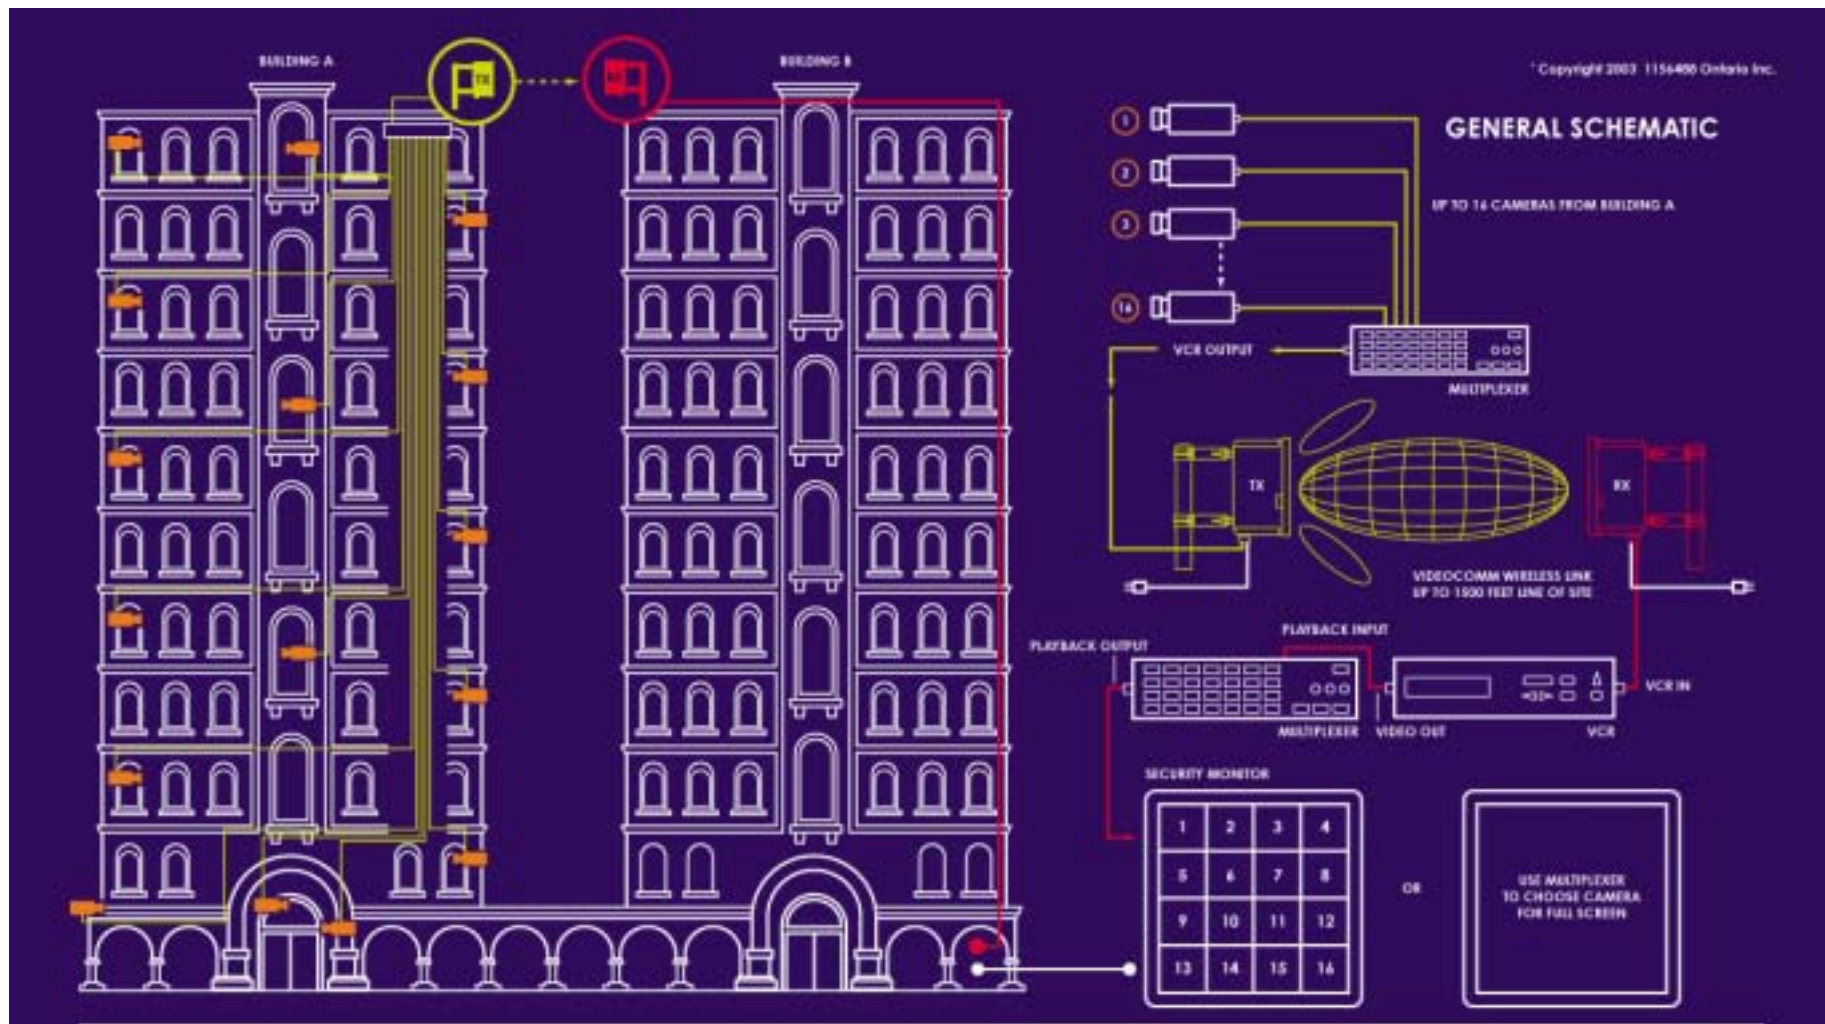

University Campus

Highway Monitoring

Marina Monitoring

© Copyright 2003 115488 Ontario Inc.

SECURITY MONITOR

Mounting transmitter and receiver on the edge of a buildings roof top provides a clear path for line of sight and ensures optimum signal strength.

Golf Course Application

Copyright 2003 1154488 Ontario Inc.

SECURITY MONITOR

Mounting transmitter and receiver on the edge of a buildings roof top provides a clear path for the line of sight and ensures optimum signal strength.

ALL WEATHER TRANSMITTER WITH SURVEILLANCE CAMERA

Solar Generators

Copyright 2003 1154-866 Ontario Inc.

HOME OWNER CAN TUNE IN AND MONITOR VIDEOS

Mounting transmitter and receiver on the edge of a building's roof top provides a clear path for line of sight and ensures optimum signal strength.

OUTDOOR CAMERA WITH TRANSMITTER AND SOLAR POWER MODULE

Gas Station Monitoring

© Copyright 2003 1184488 Ontario Inc.

Calving/Farming

© Copyright 2003 115488 Ontario Inc.

Multi-Camera Transmission

Hobby/Recreational