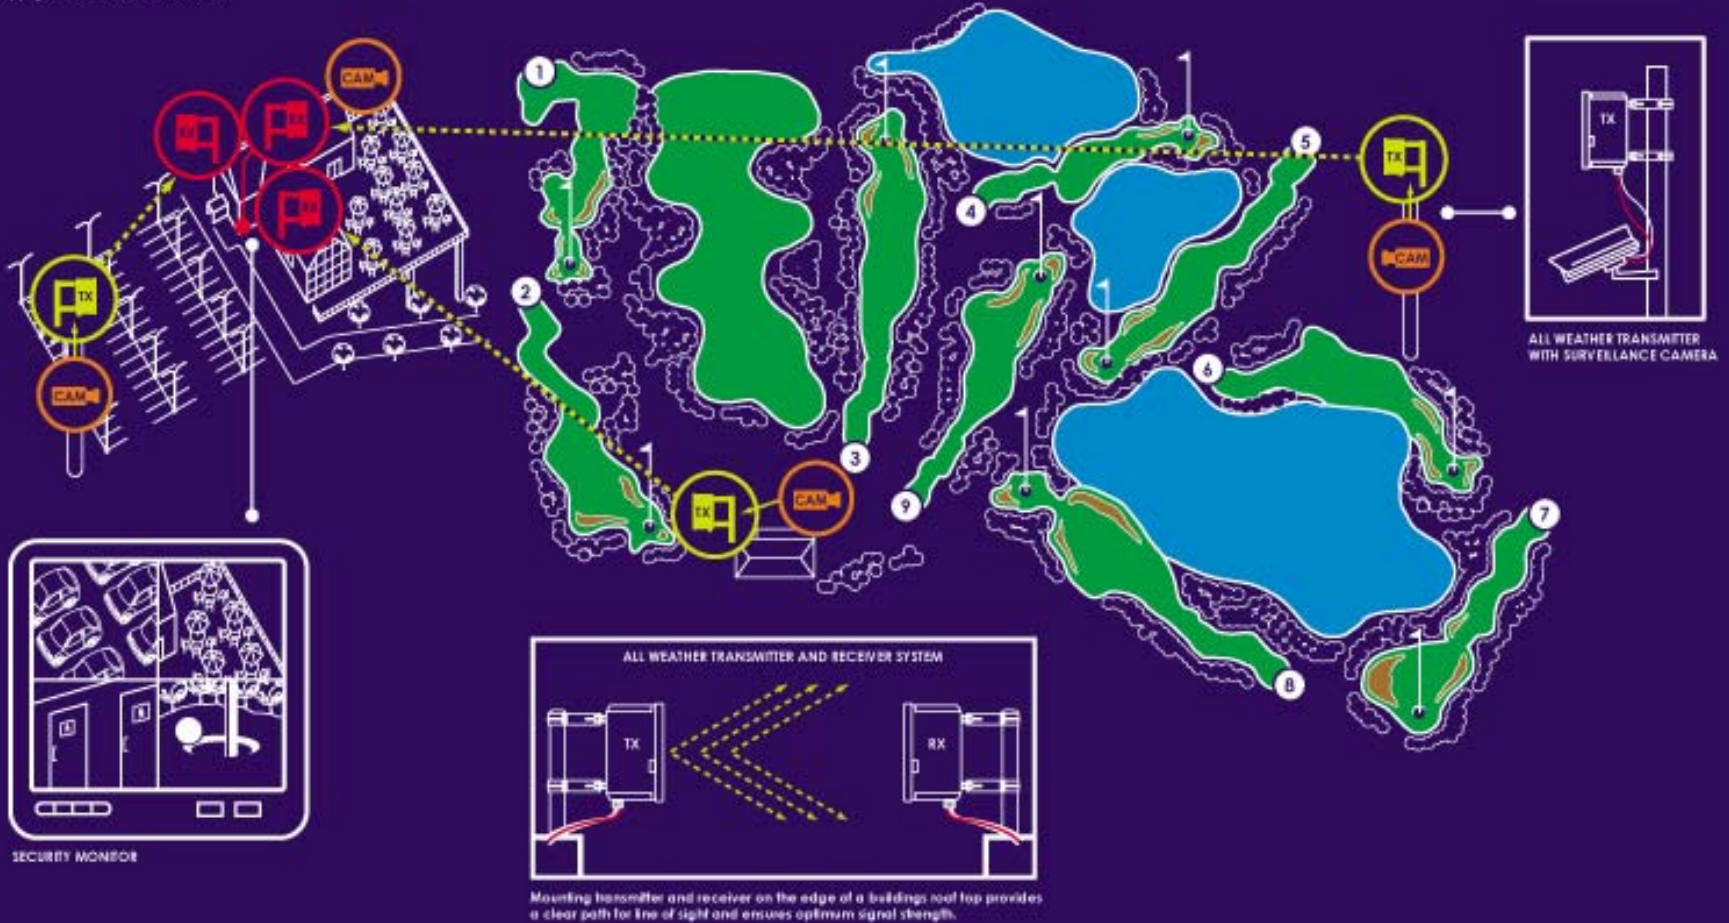

University Campus

Highway Monitoring

Marina Monitoring

© Copyright 2003 115488 Ontario Inc.

SECURITY MONITOR

Mounting transmitter and receiver on the edge of a buildings roof top provides a clear path for line of sight and ensures optimum signal strength.

Gated Community

© Copyright 2003 1156488 Ontario Inc.

ALL WEATHER TRANSMITTER AND
OMNIDIRECTIONAL RADOME ANTENNA
WITH SURVEILLANCE CAMERA

ALL RESIDENTS CAN TUNE INTO TV
TO MONITOR VISITORS AT FRONT
GATE.

Golf Course Application

Copyright 2003 1154488 Ontario Inc.

SECURITY MONITOR

Mounting transmitter and receiver on the edge of a buildings roof top provides a clear path for the line of sight and ensures optimum signal strength.

ALL WEATHER TRANSMITTER WITH SURVEILLANCE CAMERA

Solar Generators

Copyright 2003 1154-866 Ontario Inc.

HOME OWNER CAN TUNE IN AND MONITOR VIDEOS

Mounting transmitter and receiver on the edge of a building's roof top provides a clear path for line of sight and ensures optimum signal strength.