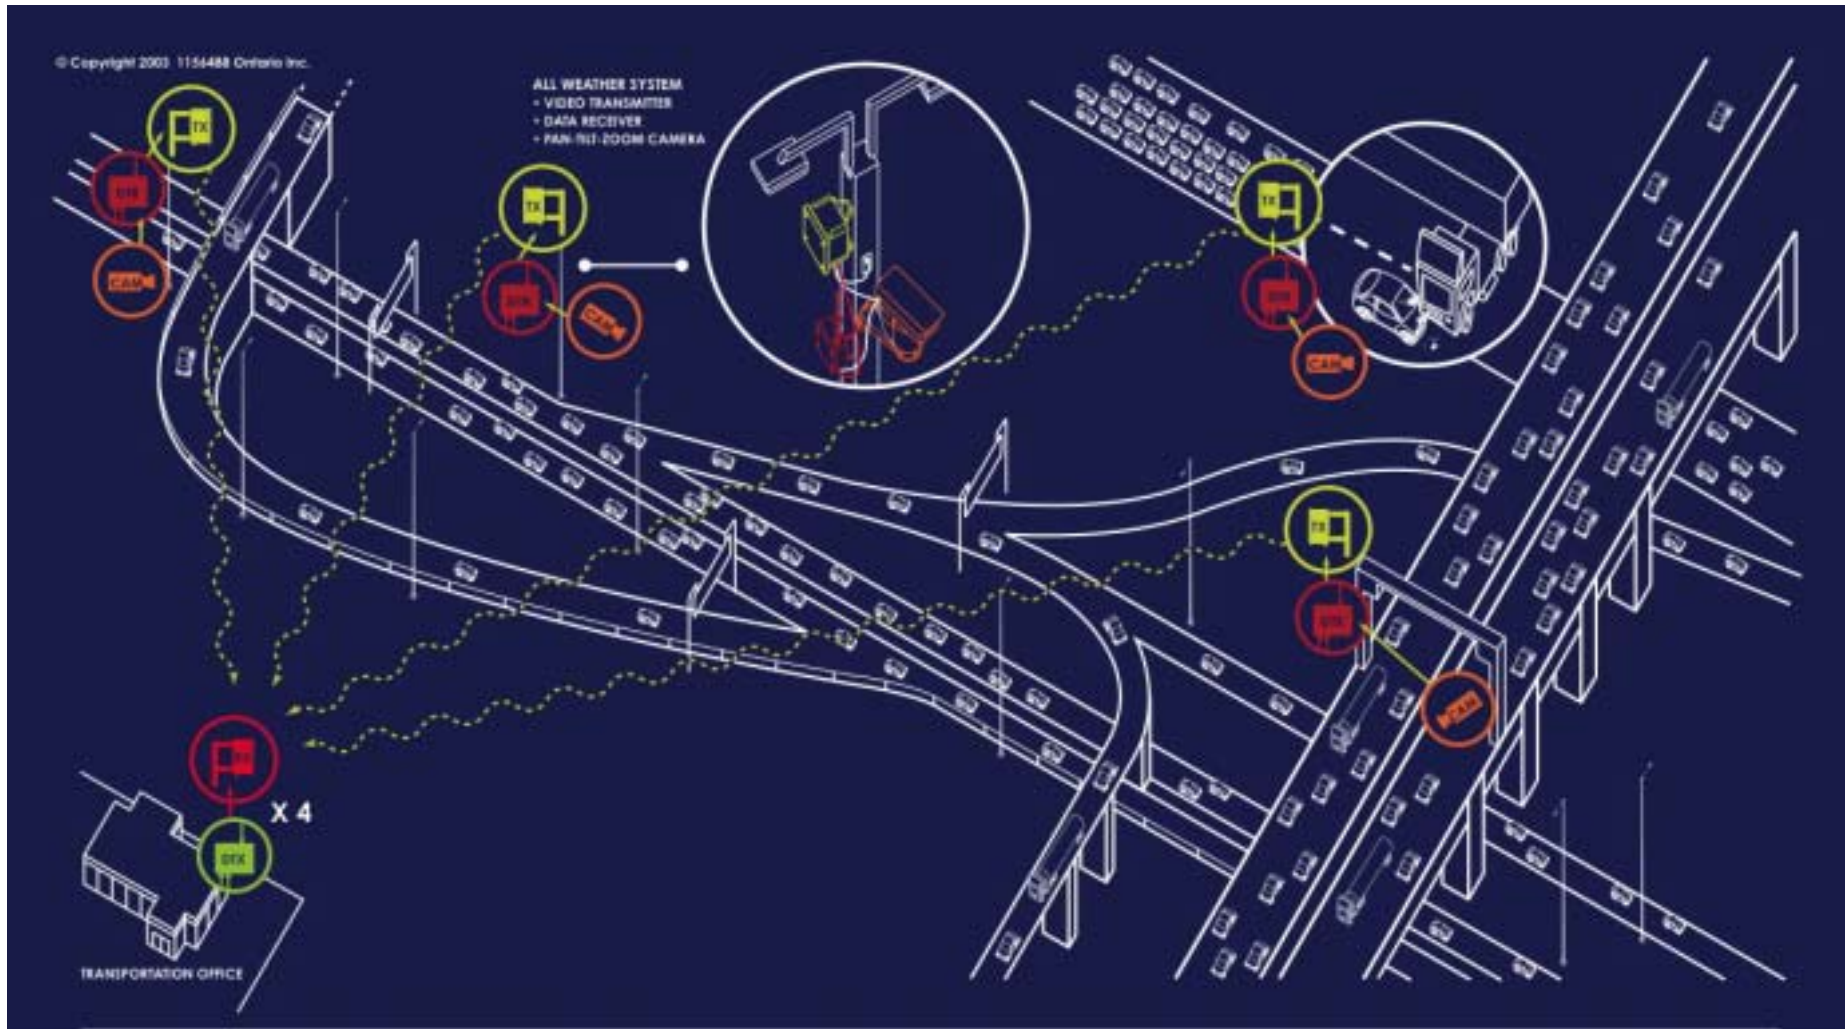

University Campus

Highway Monitoring

Marina Monitoring

© Copyright 2003 115488 Ontario Inc.

SECURITY MONITOR

Mounting transmitter and receiver on the edge of a buildings roof top provides a clear path for line of sight and ensures optimum signal strength.

Gated Community

© Copyright 2003 1156488 Ontario Inc.

ALL WEATHER TRANSMITTER AND
OMNIDIRECTIONAL RADOME ANTENNA
WITH SURVEILLANCE CAMERA

ALL RESIDENTS CAN TUNE INTO TV
TO MONITOR VISITORS AT FRONT
GATE.

Golf Course Application

Copyright 2003 1154488 Ontario Inc.

SECURITY MONITOR

Mounting transmitter and receiver on the edge of a buildings roof top provides a clear path for the line of sight and ensures optimum signal strength.

ALL WEATHER TRANSMITTER WITH SURVEILLANCE CAMERA

Solar Generators

Copyright 2003 1154-866 Ontario Inc.

HOME OWNER CAN TUNE IN AND MONITOR VIDEOS

Mounting transmitter and receiver on the edge of a building's roof top provides a clear path for line of sight and ensures optimum signal strength.