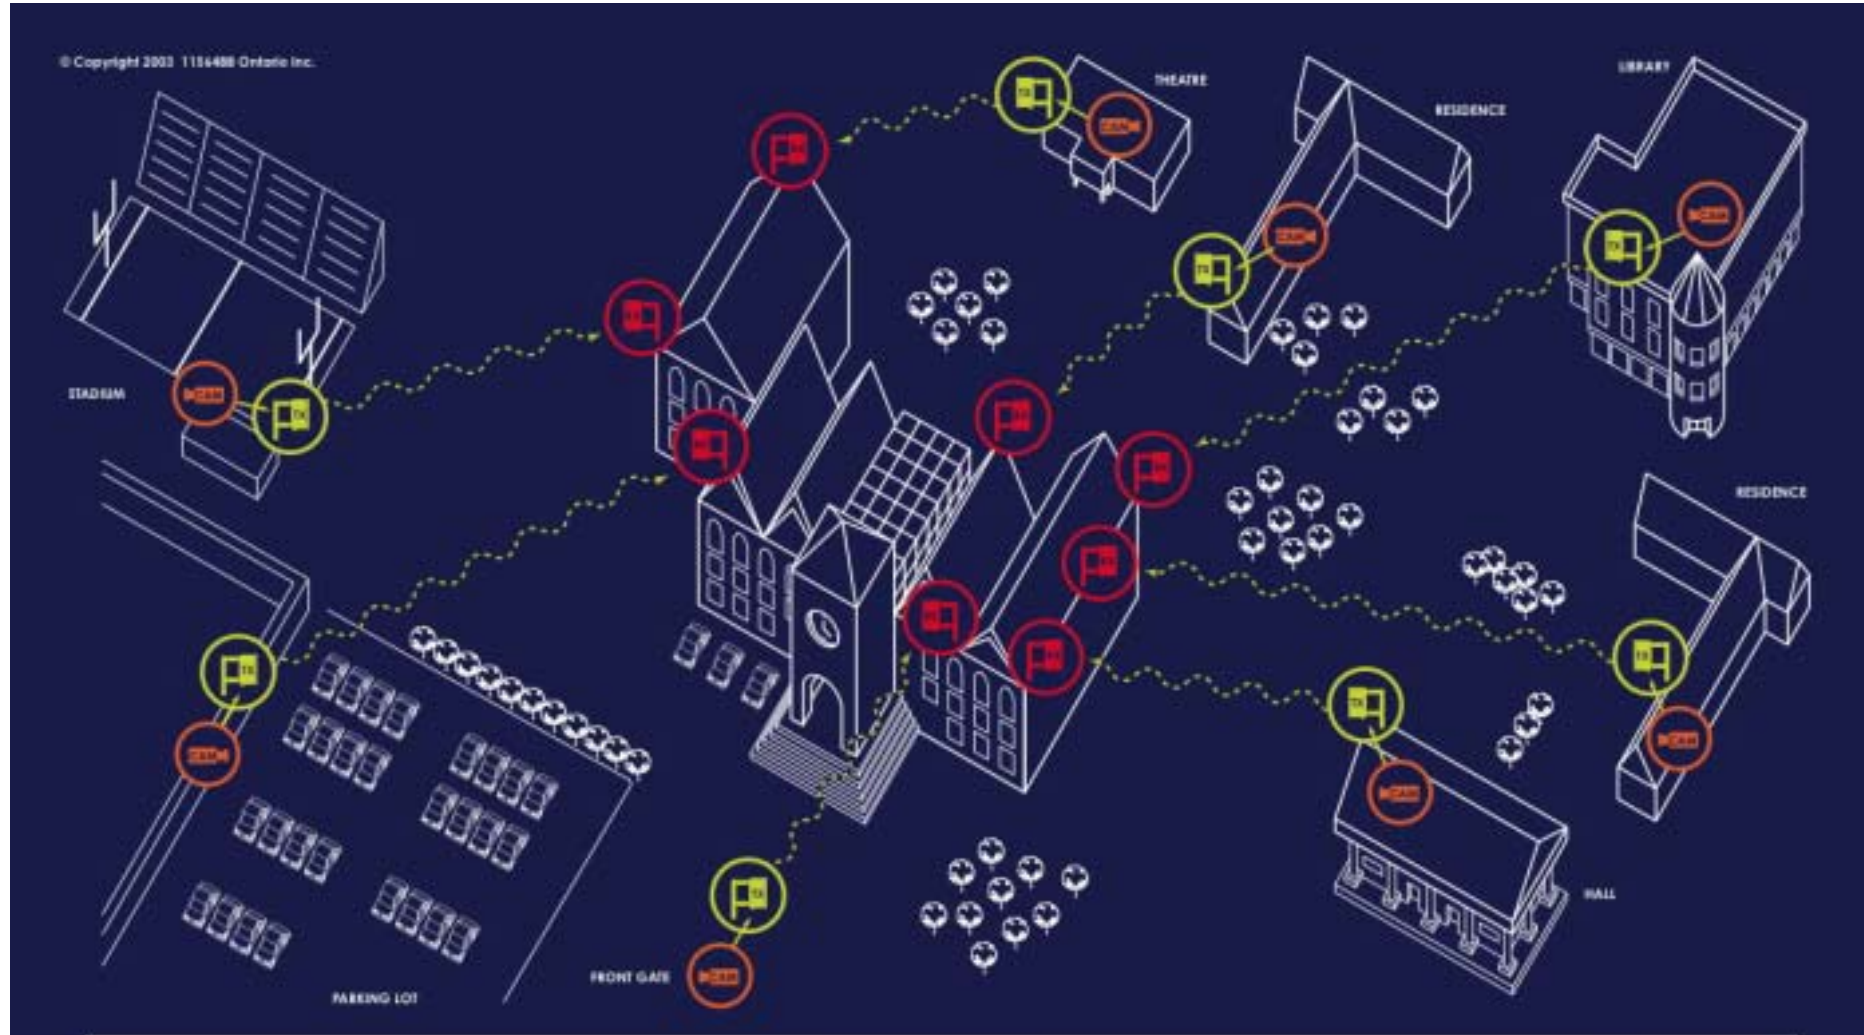

University Campus

Highway Monitoring

Marina Monitoring

© Copyright 2003 115488 Ontario Inc.

SECURITY MONITOR

Mounting transmitter and receiver on the edge of a buildings roof top provides a clear path for line of sight and ensures optimum signal strength.

Gated Community

© Copyright 2003 1156488 Ontario Inc.

ALL WEATHER TRANSMITTER AND
OMNIDIRECTIONAL RADOME ANTENNA
WITH SURVEILLANCE CAMERA

ALL RESIDENTS CAN TUNE INTO TV
TO MONITOR VISITORS AT FRONT
GATE.

Golf Course Application

Copyright 2003 1154488 Ontario Inc.

SECURITY MONITOR

Mounting transmitter and receiver on the edge of a buildings roof top provides a clear path for the line of sight and ensures optimum signal strength.

ALL WEATHER TRANSMITTER WITH SURVEILLANCE CAMERA

Solar Generators

Copyright 2003 1154-866 Ontario Inc.

HOME OWNER CAN TUNE IN AND MONITOR VIDEOS

Mounting transmitter and receiver on the edge of a building's roof top provides a clear path for line of sight and ensures optimum signal strength.