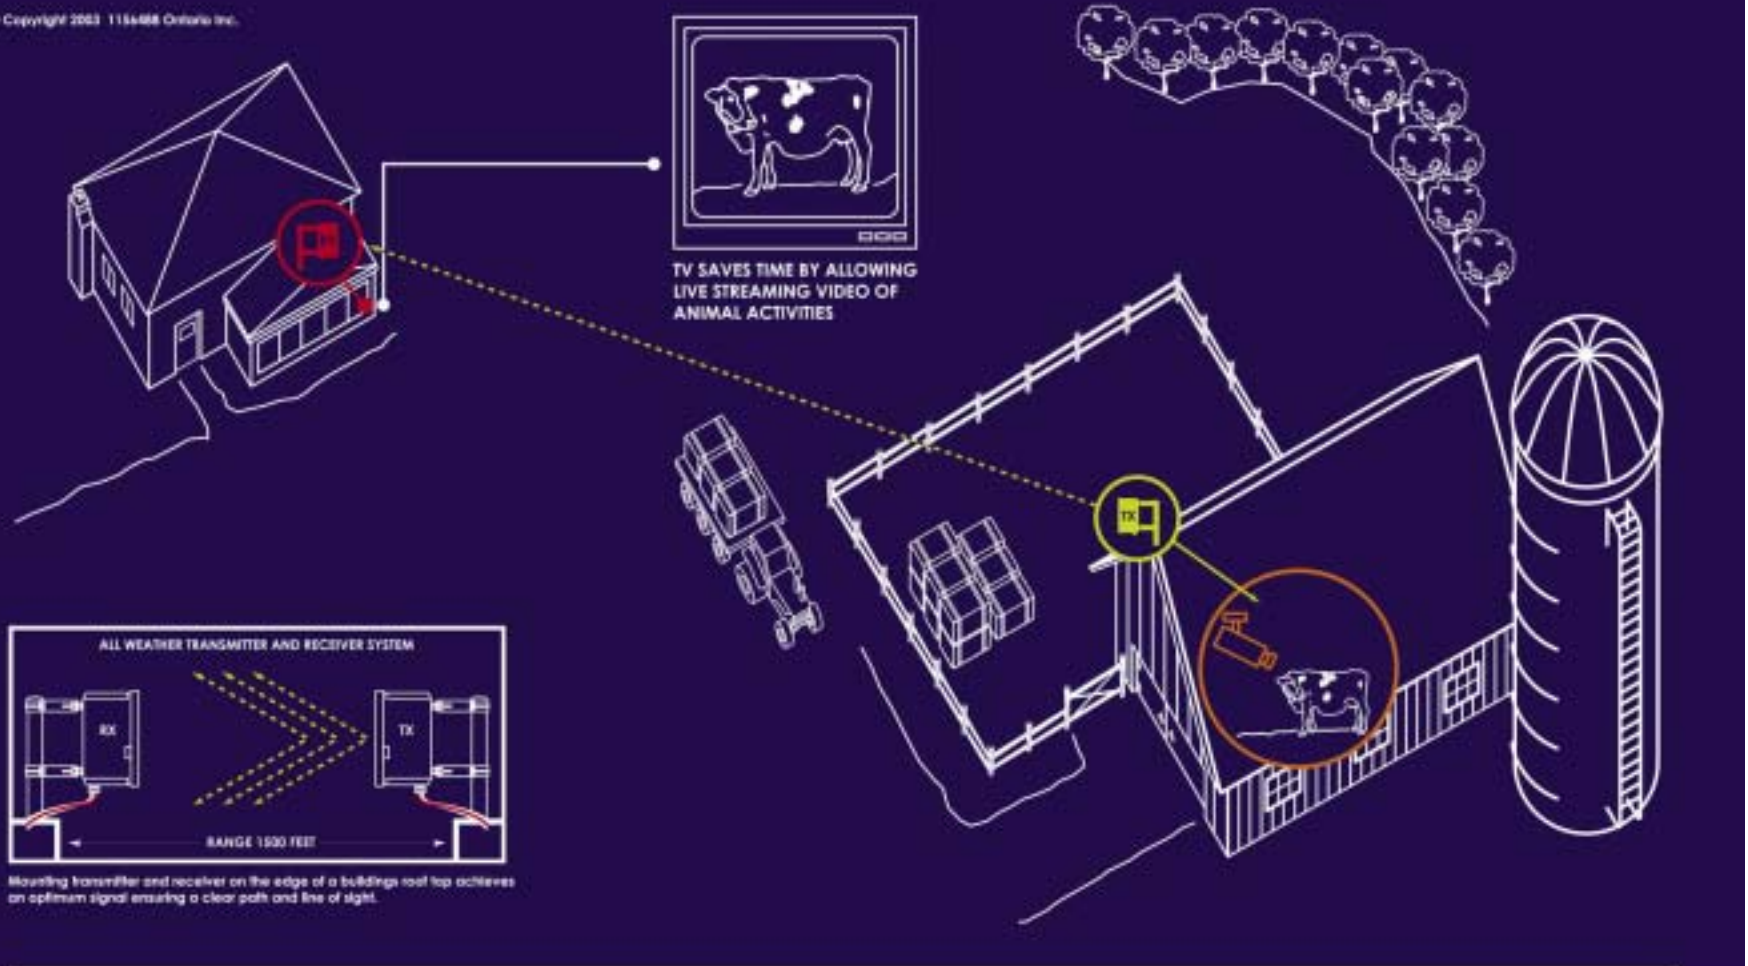

University Campus

Highway Monitoring

Marina Monitoring

© Copyright 2003 115488 Ontario Inc.

SECURITY MONITOR

Mounting transmitter and receiver on the edge of a buildings roof top provides a clear path for line of sight and ensures optimum signal strength.

Golf Course Application

Copyright 2003 1154488 Ontario Inc.

SECURITY MONITOR

Mounting transmitter and receiver on the edge of a buildings roof top provides a clear path for the line of sight and ensures optimum signal strength.

ALL WEATHER TRANSMITTER WITH SURVEILLANCE CAMERA

Solar Generators

Copyright 2003 1154-866 Ontario Inc.

HOME OWNER CAN TUNE IN AND MONITOR VIDEOS

Mounting transmitter and receiver on the edge of a building's roof top provides a clear path for line of sight and ensures optimum signal strength.

OUTDOOR CAMERA WITH TRANSMITTER AND SOLAR POWER MODULE

Gas Station Monitoring

© Copyright 2003 1184488 Ontario Inc.

Calving/Farming

© Copyright 2003 115488 Ontario Inc.

Multi-Camera Transmission

Hobby/Recreational