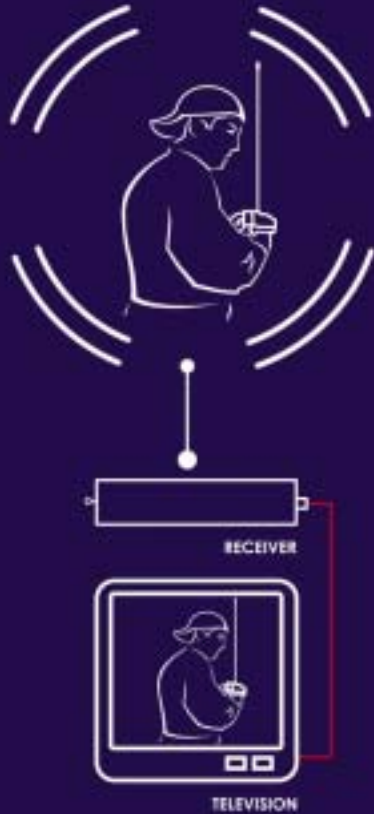

Hobby/Recreational

© Copyright 2003 118488 Ontario Inc.