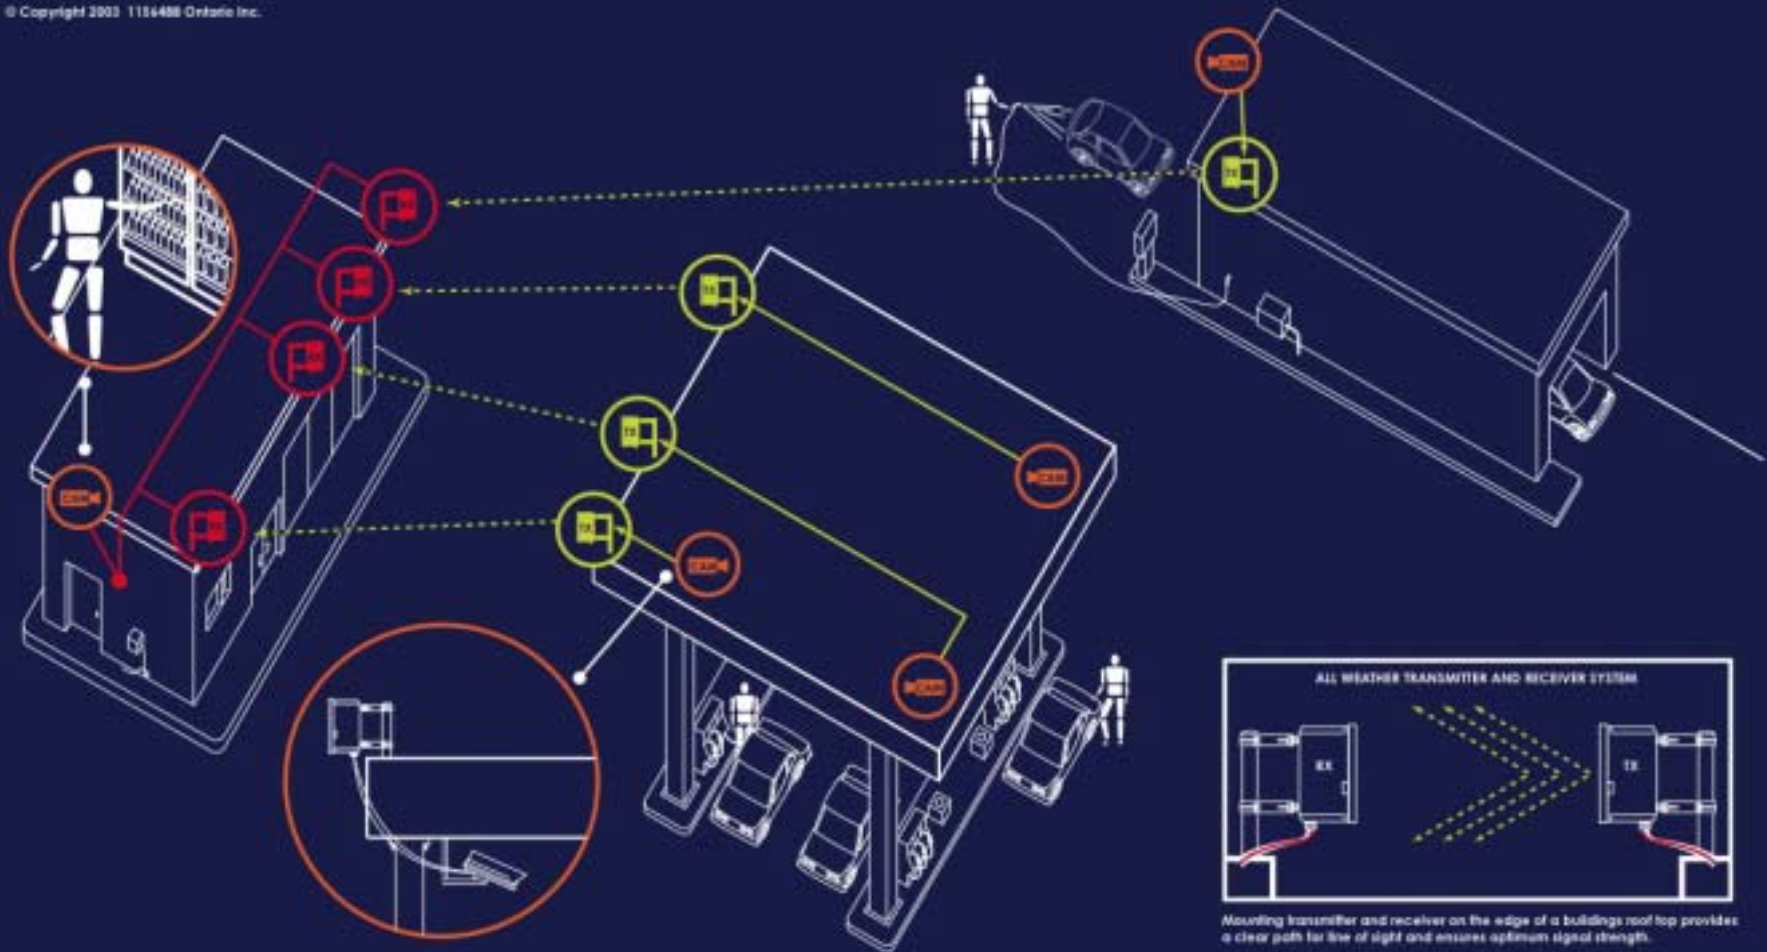

Gas Station Monitoring

© Copyright 2003 1184488 Ontario Inc.