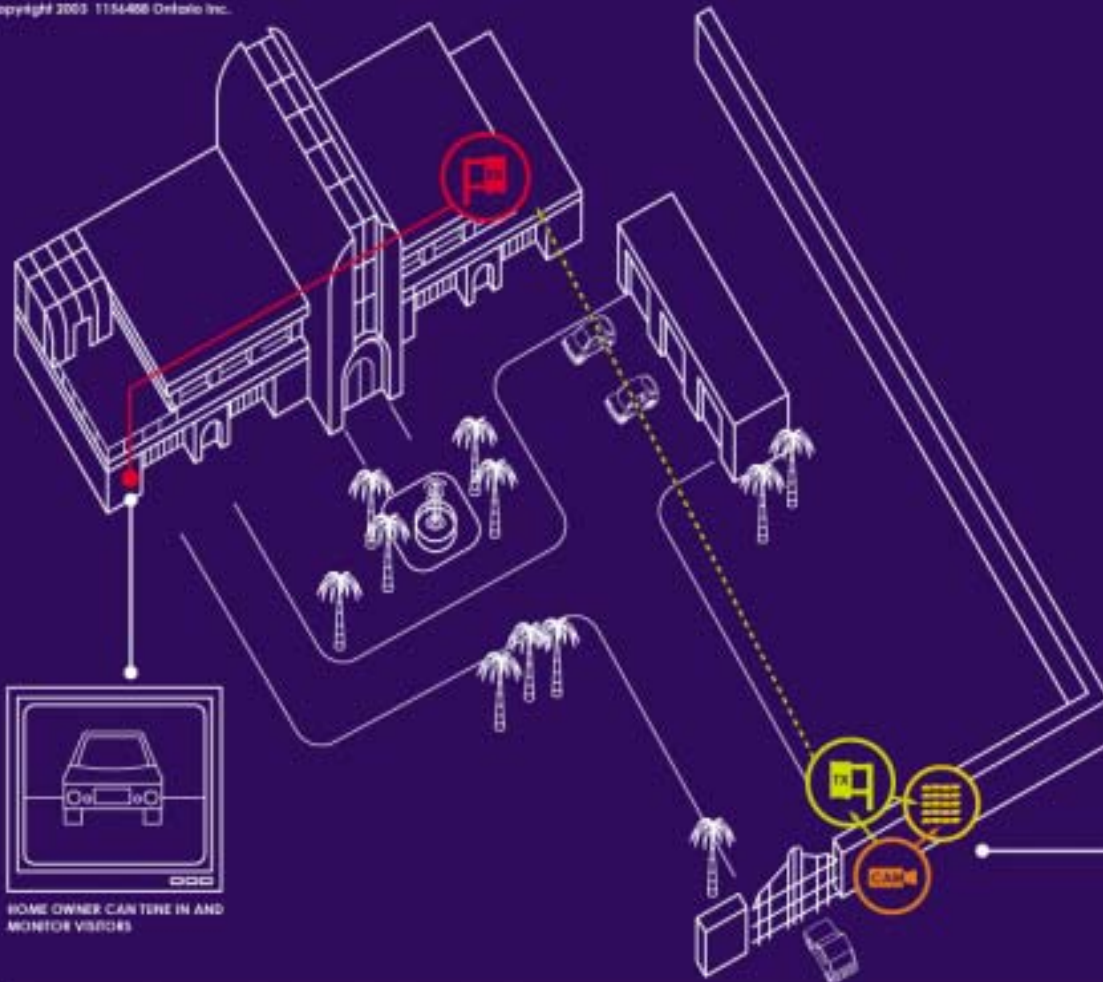

University Campus

Highway Monitoring

Marina Monitoring

© Copyright 2003 115488 Ontario Inc.

SECURITY MONITOR

Mounting transmitter and receiver on the edge of a buildings roof top provides a clear path for line of sight and ensures optimum signal strength.

Gated Community

© Copyright 2003 1156488 Ontario Inc.

ALL WEATHER TRANSMITTER AND
OMNIDIRECTIONAL RADOME ANTENNA
WITH SURVEILLANCE CAMERA

ALL RESIDENTS CAN TUNE INTO TV
TO MONITOR VISITORS AT FRONT
GATE.

Golf Course Application

Copyright 2003 1154488 Ontario Inc.

SECURITY MONITOR

Mounting transmitter and receiver on the edge of a buildings roof top provides a clear path for the line of sight and ensures optimum signal strength.

ALL WEATHER TRANSMITTER WITH SURVEILLANCE CAMERA

Solar Generators

Copyright 2003 1154-866 Ontario Inc.

HOME OWNER CAN TUNE IN AND MONITOR VIDEOS

Mounting transmitter and receiver on the edge of a building's roof top provides a clear path for line of sight and ensures optimum signal strength.